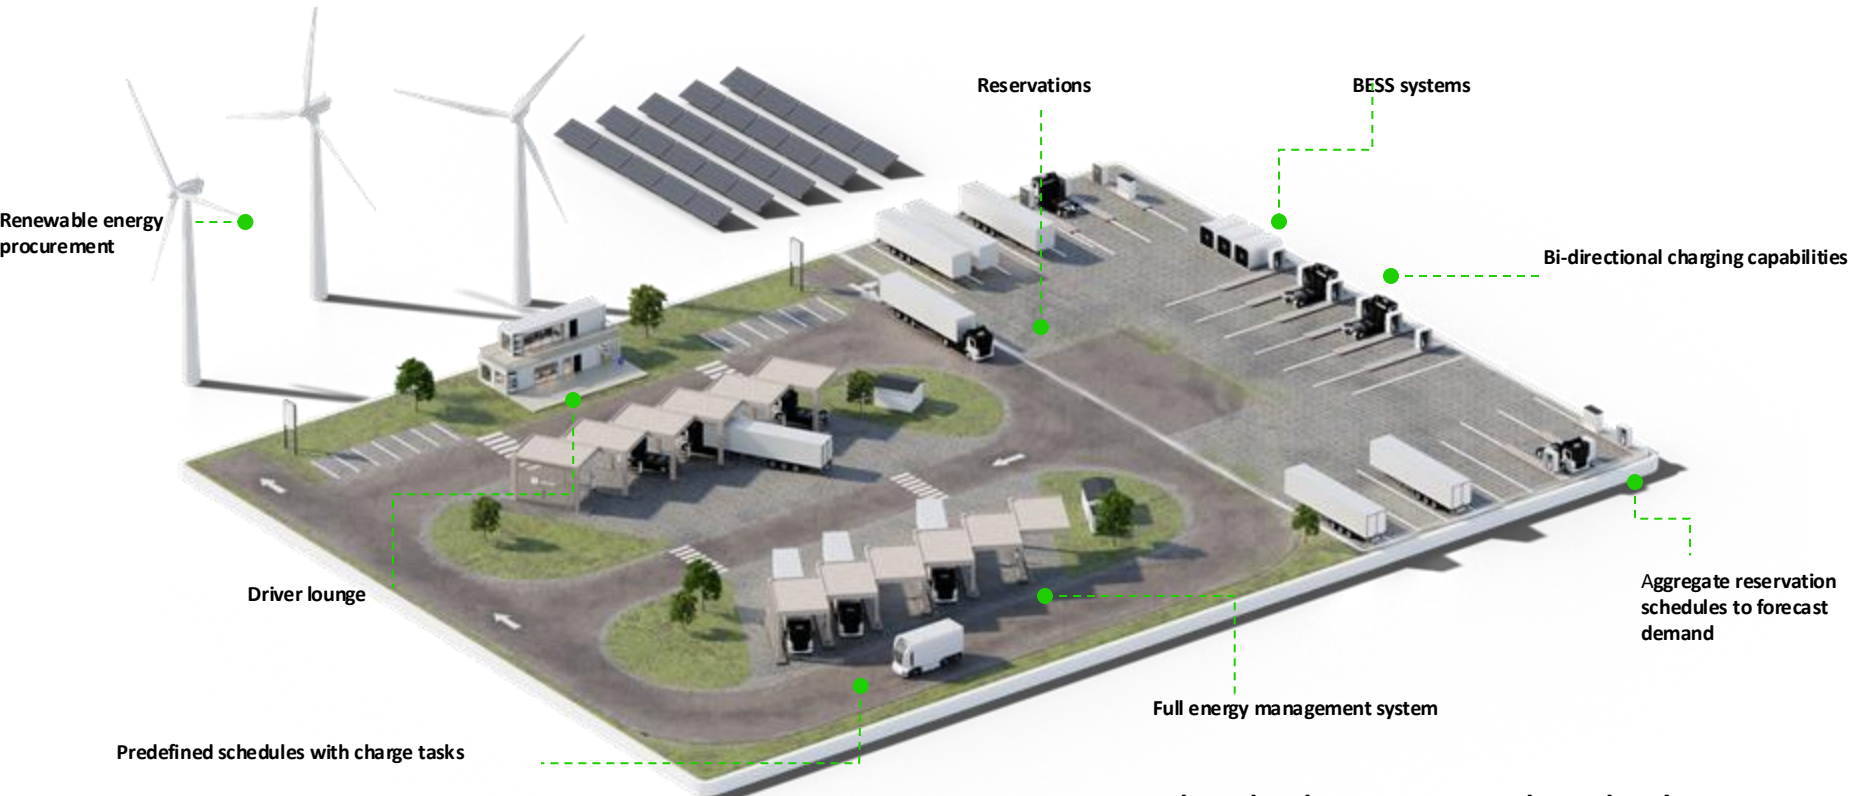

Energy & Charging
Infrastructure

Understanding the challenges in order to address them

Grid capacity and accessible information

Grid reliability and peak demand management

Transparency of charging infrastructure availability

Charging speed and downtime

Planning and permitting

Optimizing resources: Key solutions for smart charging

Incentives and tariffs for flexibility

Dynamic load and charging management

Peak shaving and energy storage

Pre-scheduled and priority charging

Data-driven optimization and long-term Infrastructure

Smart charging maximizes efficiency, optimizes resources, and accelerates zero-emission transport

With a little, we can do a lot!